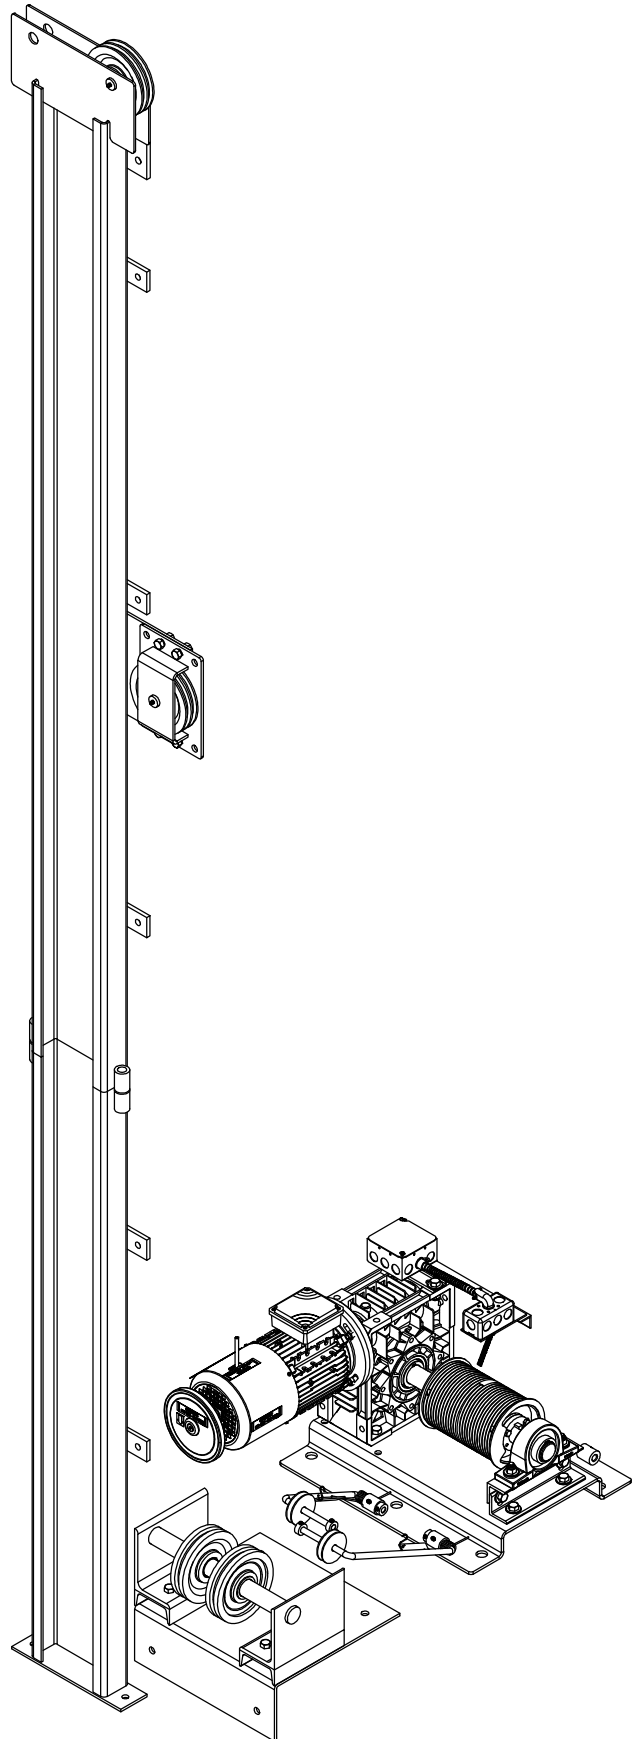

TYPICAL 500 LB. SHEAVE CONFIGURATIONS

HI MOUNT SHEAVE

TRAVELING SHEAVE