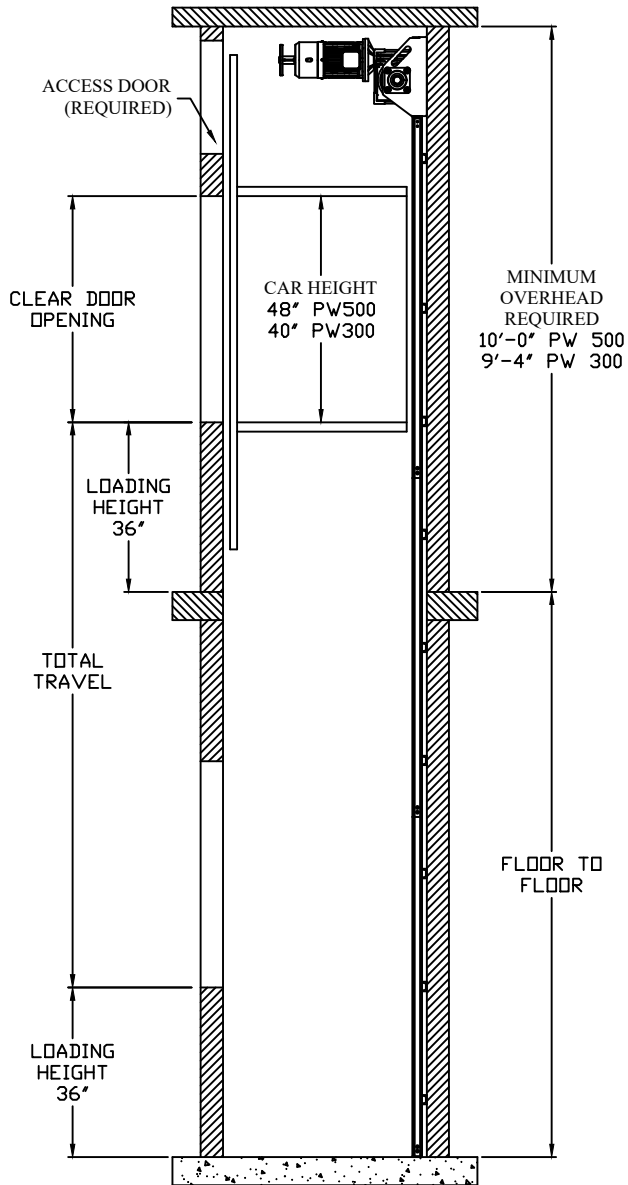

FLOOR LOADING

COUNTER LOADING

FOX VALLEY 1726 North Ballard Road
 Appleton, WI 54911
 Phone: 800-238-8739
ELEVATOR™

ELEVATOR CONTRACTOR:

JOB NAME: ORDER NUMBER:

**PACA-WAITER SERIES
 ELEVATION LAYOUT
 2 STOP W/GATE MOTOR ABOVE**

DRAWN BY: DATE: SIGNATURE OF APPROVAL DWG. NO.
C-002055